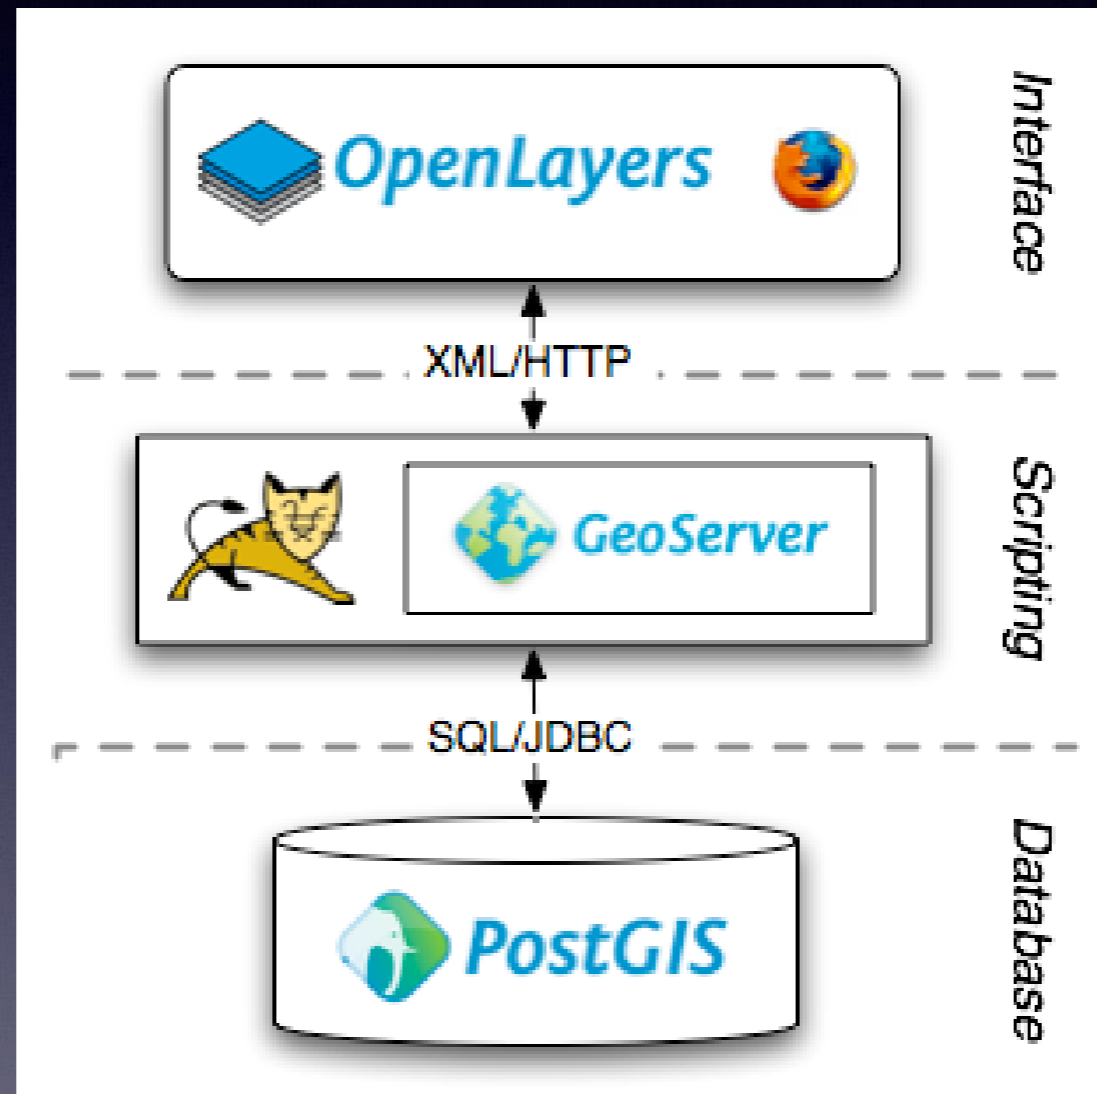

# Tips and tricks for handling big spatial data and its visualisation

Santosh Gaikwad - OSGeo-India Chapter

# Web Mapping Architecture

# Issues

1. Cruise Path generation and its visualisation
2. Visualisation of events
3. Displaying cruise path in various projections such as antarctic, arctic, south georgia and full map

# Cruise Path

- Generation of Cruise path using PostGIS spatial function
- Minute wise Cruise path WMS generation using GeoServer's SQL view